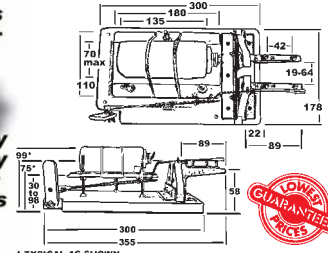

MODEL ENGINES™ VMAX™

DUAL BALL BEARINGS!
GREAT CARBURETION!
HIGH POWER!
GREAT PRICE!

CHECK OUT OUR
TERRIFIC COMBO
OFFERS ON VMAX
& ENYA ENGINES!

VMAX 46PRO COMBO $49.95!
WITH ANY VMAR ARF! 52PRO COMBO $59.95! 61PRO JUST $79.95!

VMAX 46 PRO AIR w/BALL BEARINGS 1.46HP@16000
VMAX 52 PRO AIR w/BALL BEARINGS 1.65HP@16000
VMAX 61 PRO AIR w/BALL BEARINGS 2.00HP@15000

PART #	REGULAR $	COMBO $
VMX-46PRO	$67.95	$49.95
VMX-52PRO	$79.95	$59.95
VMX-61PRO	$99.95	$79.95

JUST $3.49!
USE IN ANY
ENGINE!

ENGINE TEST STAND

#VMA-ETS120
REG $17.95
JUST $9.95
WITH VMAX
ENGINE!
Details Below

MODEL ENGINE TEST STAND

NOTHING COMES CLOSE TO THE QUALITY AND FEATURES INCLUDED WITH THE NEW VMAR ENGINE TEST STAND! ORDER YOURS TODAY!

#VMA-ETS120

AS REVIEWED IN RC UNIVERSE FEB 2004

JUST $17.95! ONLY $9.95 w/ENGINE!

PILOT FIGURES WITH CLOTH JACKETS & HATS

1. Individually Hand Painted!
   - Real Sewn Clothing!
   - Packed in Display Window Box!
2. Width Measured at Shoulders
   Height is with Hat.
   Can be used with or without Hat.

Full Body Pilot with bendable arms & legs. 9" Tall Packed in Bag.

NEW!

40 SIZE (3" Wide x 2-5/8" High) #VMA-PL122 JUST $9.95!
60 SIZE (3-1/2" Wide x 3" High) #VMA-PL123 JUST $12.95!
90+ SIZE (4-1/8" Wide x 4" High) #VMA-PL124 JUST $15.95!
9" TALL FULL BODY w/CLOTH SUIT & HAT #VMA-PL223 JUST $24.95!

PILOT FIGURES WITH MILITARY HELMET & MASK

NEW!!

- Individually Hand Painted!
- Packed in Display Window Box!

Width Measured at Shoulders
Height is with Helmet

40 SIZE (2-7/8" Wide x 2-1/2" High) #VMA-PL122H JUST $9.95!
60 SIZE (2-7/8" Wide x 3-1/8" High) #VMA-PL123H JUST $12.95!
90+ SIZE (3-1/4" Wide x 3-1/2" High) #VMA-PL124H JUST $15.95!

NEW Fireball™