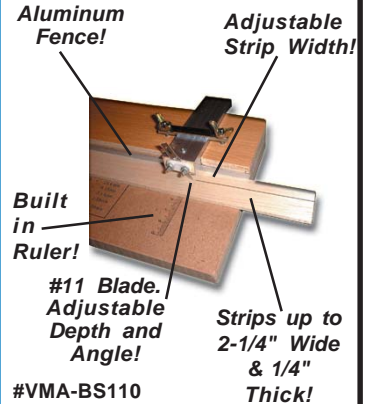

#VMA-BS110

JUST $13.95! INCREDIBLE VALUE!

VMAR PARTS & ACCESSORIES

PITTS STYLE MUFFLERS

NEW!

NOW 2 SIZES!

#VMA-MF126 JUST $19.95!
FITS VMAX 46 & 52 & most popular similarly sized engines

#VMA-MF6090 JUST $22.95!
FITS VMAX 61, 76 & 90 & most popular similarly sized engines.

FUEL TANKS

3.3oz #VMA-TANK100 $2.29
FITS ALL VMAR CUB 10 GAS & MOST OTHER 10-20 SIZE KITS

8oz #VMA-TANK250 $2.69
FITS VMAR DO27 40-60 ARF & MOST POPULAR MODELS.

12oz #VMA-TANK3503 $2.99
FITS ALL VMAR .40-.90 ARFS & MOST POPULAR MODELS.

26oz #VMA-TANK750 $2.79
FITS VMAR BEAVER & 120 SIZE ARFS. ALSO FOR OTHER 120+

FUEL TANK SAFETY STOPPER METAL CAP - 3 LINE #VMA-TANKCAP3 $1.49

LANDING GEAR

T6 (7075) ALUMINUM

#RRC-MAIN40TD $10.99
FITS VMAR APACHE, EXTRA, CAP & MOST 40 SIZE TRAINERS

#RRC-MAIN60TD $19.95
FITS VMAR CAP 232 60 & MOST 60-90 HIGH WING

FIBREGLASS

#RRC-MAIN90UD $29.95
FITS VMAR CAP 231EX 120. GREAT FOR 90-120 SIZE HI WING!

#RRC-MAIN95UD $38.95
FITS VMAR BEAVER 10 FOOT. GREAT FOR 120+ SIZE HI WING!

UNIVERSAL SERVO TRAY

FITS AIRTRONICS, FUTABA, JR & OTHER STANDARD SERVOS! ADAPTABLE TO ALMOST ANY RC MODEL OR SERVO! THE SAME POPULAR SERVO TRAY THAT WE INCLUDE WITH MOST VMAR ARF'S!

#RRC-SXTRAY JUST $4.99!

STEEL RODS (2mm)

2mm DIAMETER THREADBOTHENDS

LENGTH	PART#	NEW!	$/PACK(4)
40 mm	#VMA-RS2040T2		$1.99
50 mm	#VMA-RS2050T2		$1.99
60 mm	#VMA-RS2060T2		$1.99
65 mm	#VMA-RS2065T2		$1.99
80 mm	#VMA-RS2080T2		$1.99
85 mm	#VMA-RS2085T2		$1.99
90 mm	#VMA-RS2090T2		$1.99
95 mm	#VMA-RS2095T2		$1.99
110 mm	#VMA-RS2110T2		$1.99
115 mm	#VMA-RS2115T2		$1.99
125 mm	#VMA-RS2125T2		$1.99
140 mm	#VMA-RS2140T2		$1.99
150 mm	#VMA-RS2150T2		$1.99
200 mm	#VMA-RS2200T2		$2.49
220 mm	#VMA-RS2220T2		$2.49
235 mm	#VMA-RS2235T2		$2.49
240 mm	#VMA-RS2240T2		$2.49
245 mm	#VMA-RS2245T2		$2.49
285 mm	#VMA-RS2285T2		$2.49
300 mm	#VMA-RS2300T2		$2.49

ENGINE MOUNTS

ALUMINUM ROUND w/CLAMPS

40 SIZE #RRC-MOUNT40 $9.95
45 SIZE #RRC-MOUNT45 $9.95
60 SIZE #RRC-MOUNT60 $9.95

T-BEAM TYPE (2 PIECE) w/CLAMPS

ALUMINUM #RRC-MOUNTUNI $9.95
COMPOSITE #RRC-MOUNTUNP $9.95

HARDWARE

AXLESSETS(2) #VMA-AXLESET $1.99
COLLARS (4) 5/32 #VMA-WC532 $9.99
CONT HORN (2) #VMA-CHSET $1.69
NOSE BLOCK 5/32 #VMA-SBLOCK1 $1.39
STRAPS (8) FLAT #VMA-STRAPP14 $.69
STRAPS (8) 5/32 #VMA-STRAP532 $1.39
STEER ARM PLAST #VMA-SARM1 $.99
STEER ARM METAL #VMA-SARM2 $1.69
WING BOLTS 1/4x20x1-1/4
...PLASTIC (4) #VMA-WB1420 $.99
WING BOLT T-NUTS 1/4x20
...PLASTIC (4) #VMA-WB1420T $1.49

CLEAVISES (2mm)

PLASTIC w/STEEL PIN (2) #VMA-CL1M $.49
ALL METAL CNC 2mm (THREAD)X20mm
... LONG (4) #VMA-CLCNC $1.99 **NEW!**

SPINNERS

PLASTIC WITH COLLET SET

2" RED #VMA-SPIN200R $2.39
2-1/4" RED #VMA-SPIN225R $2.79
2-1/4" BLACK #VMA-SPIN225K $2.79
2-1/4" YELLOW #VMA-SPIN225Y $2.79
3" BLACK #VMA-SPIN300K $3.99

STRUTS SIMULATED (SINGLES)

45-60 WHITE #VMA-STRO45 $3.99
45-60 GREY #VMA-STRO45G $3.99
90+ WHITE #VMA-STRO90 $4.99
90+ GREY #VMA-STRO90G $4.99

WHEELS

TAIL WHEELS (SINGLES)